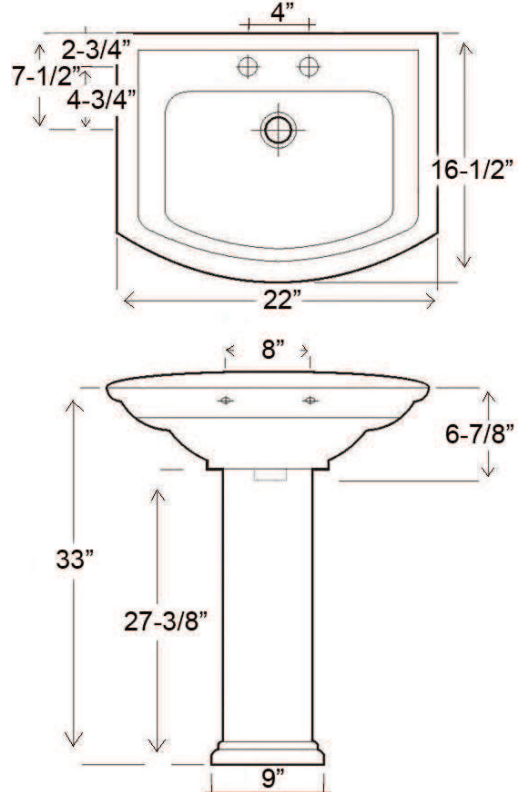

WASHINGTON 550 PEDESTAL LAVATORY

Cat. No.
3-39X

Faucet not included

W: 22"
D: 16 1/2"
H: 33 1/2"
Flange: 1 5/8"

Interior Dimensions:

Basin Interior: 15 1/4" x 9"
Basin Depth: 6"
Mount bolts height: 31"
Mount holes cc: 8"
Faucet and spout holes: 1 1/8"(4")
1 3/8"(8")

Features:

- ▶ Made of Vitreous China
- ▶ Available for 4" CC or 8" Widespread
- ▶ Can Be Installed Using Toggle or Molly Bolts (not- included)

*For ease of installation order one of the following:
Hangers (pair) \$4.75
Bracket (one) \$11.50

Colors:

WH White

Meets or exceeds the following specifications: ASME A112.19.2 2008 and CSA B45.1-08 for ceramic plumbing fixtures.

Dimensions of fixture are nominal and may vary within the range of tolerances established by ASME Standard A112.19.2-2008. Dimensions and specifications subject to change without notice.